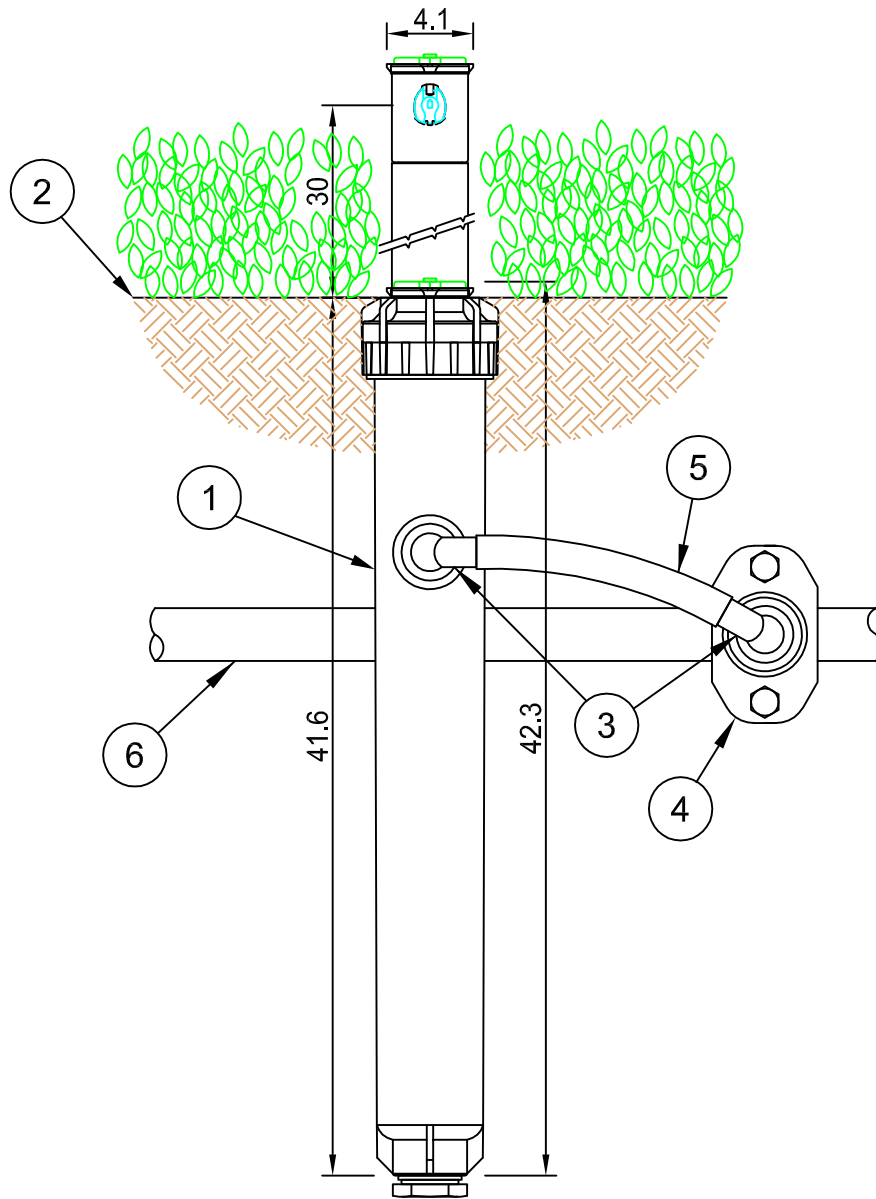

- ① Rain Bird 5004-Plus sprinkler
- ② Finish grade
- ③ Rain Bird SBE-075 elbow 3/4"M x barb
- ④ Saddle tee 3/4"
- ⑤ Rain Bird Swing Pipe SPX-Flex
- ⑥ Lateral pipe PE

Dimensions in cm

# SPRINKLER 5004-PLUS

- ① Rain Bird 5012-Plus sprinkler
- ② Finish grade
- ③ Rain Bird SBE-075 elbow 3/4"M x barb
- ④ Saddle tee 3/4"
- ⑤ Rain Bird Swing Pipe SPX-Flex
- ⑥ Lateral pipe PE

Dimensions in cm