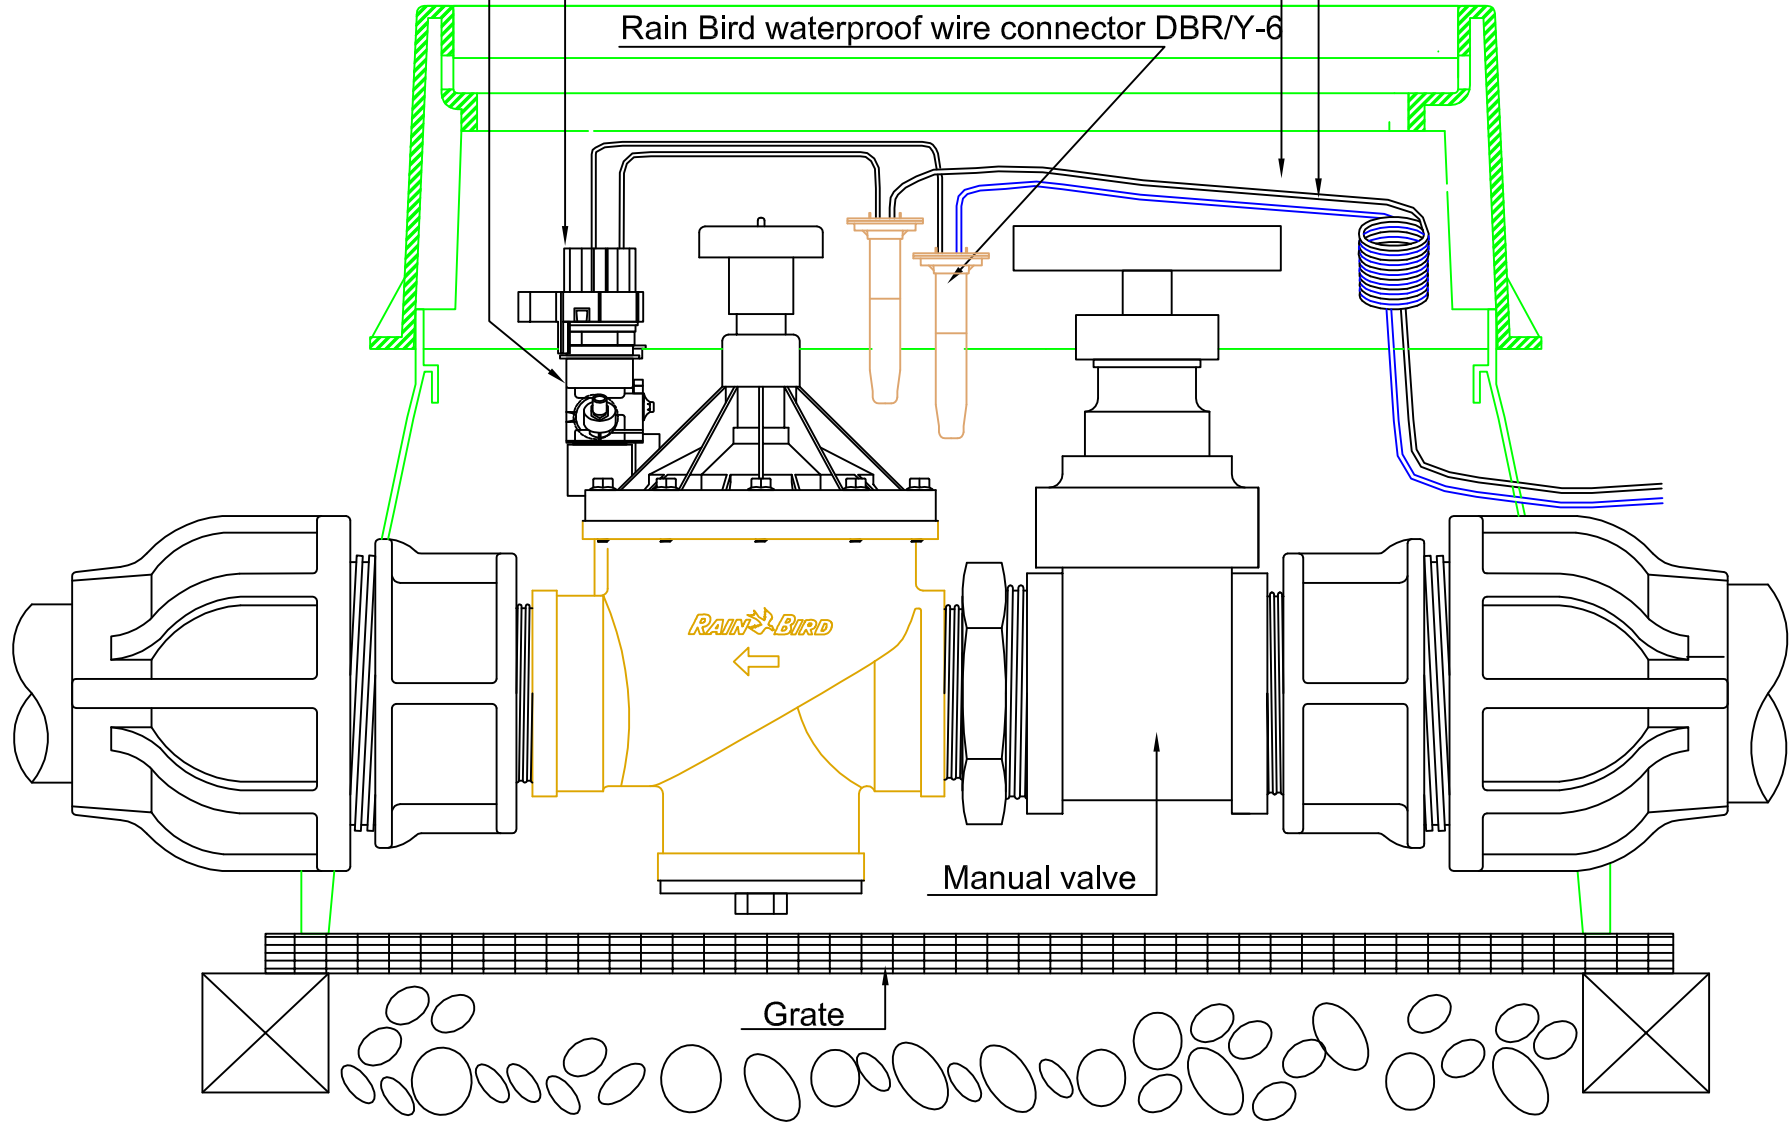

Rain Bird PRS-Dial Pressure regulator

Hot wire

Common wire

Solenoid 24V AC

Rain Bird waterproof wire connector DBR/Y-6

300 BPE / PRS-DIAL / CONT