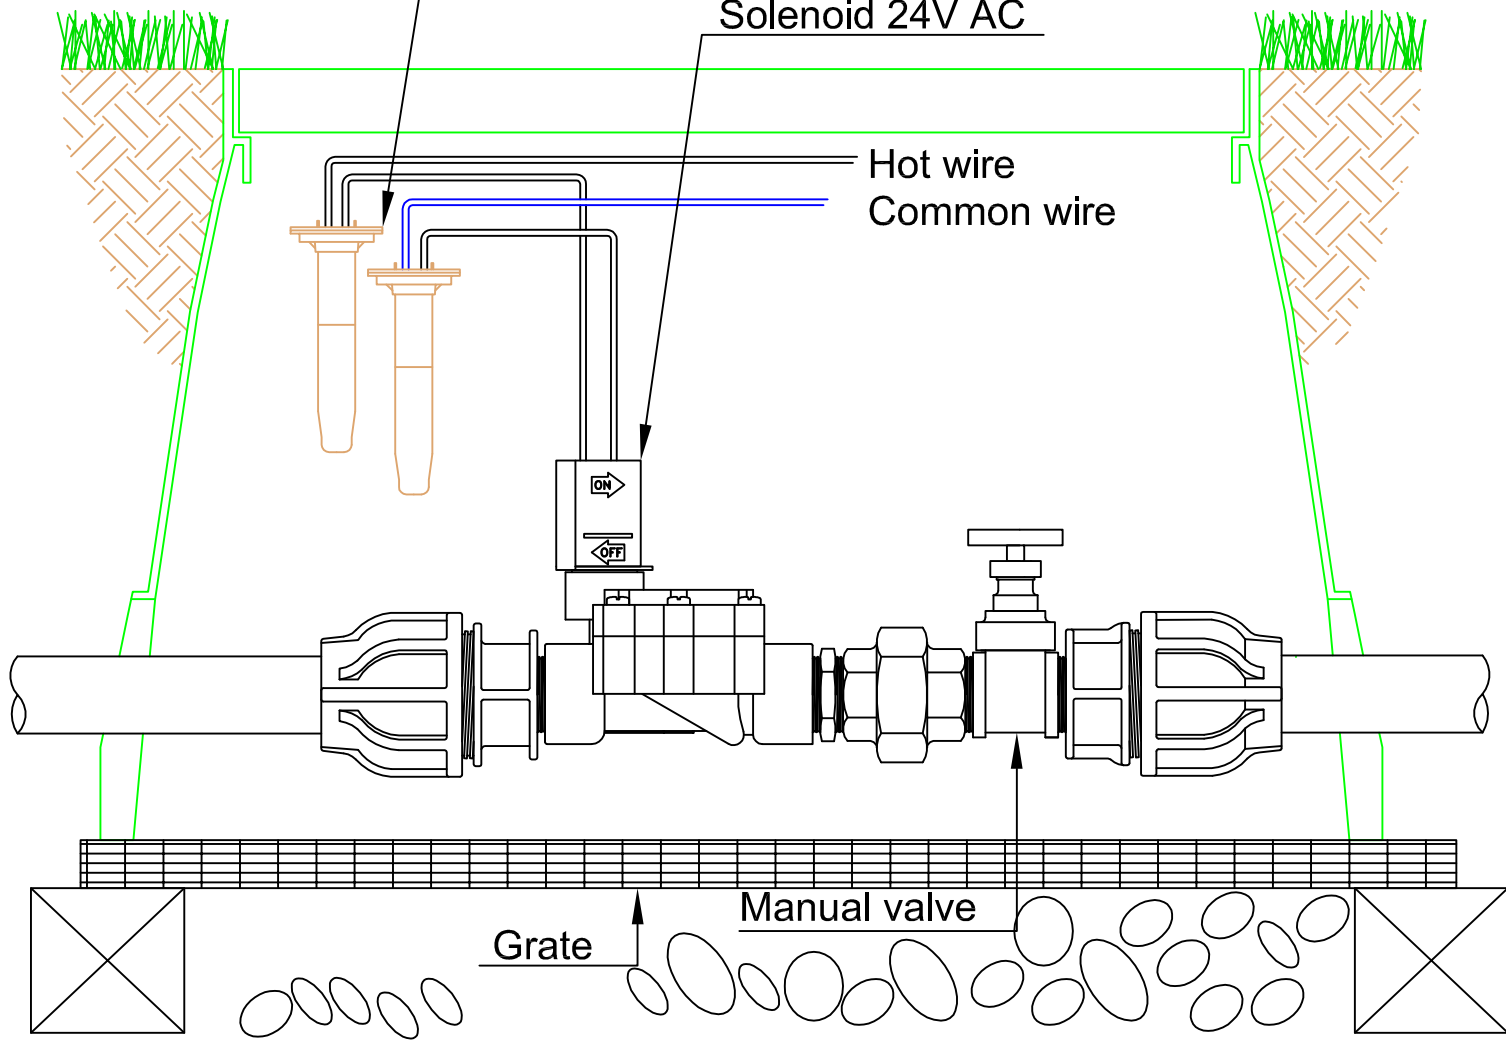

Rain Bird waterproof wire connector DBR/Y-6

Solenoid 24V AC

Hot wire  
Common wire

Grate

Manual valve

100 DV