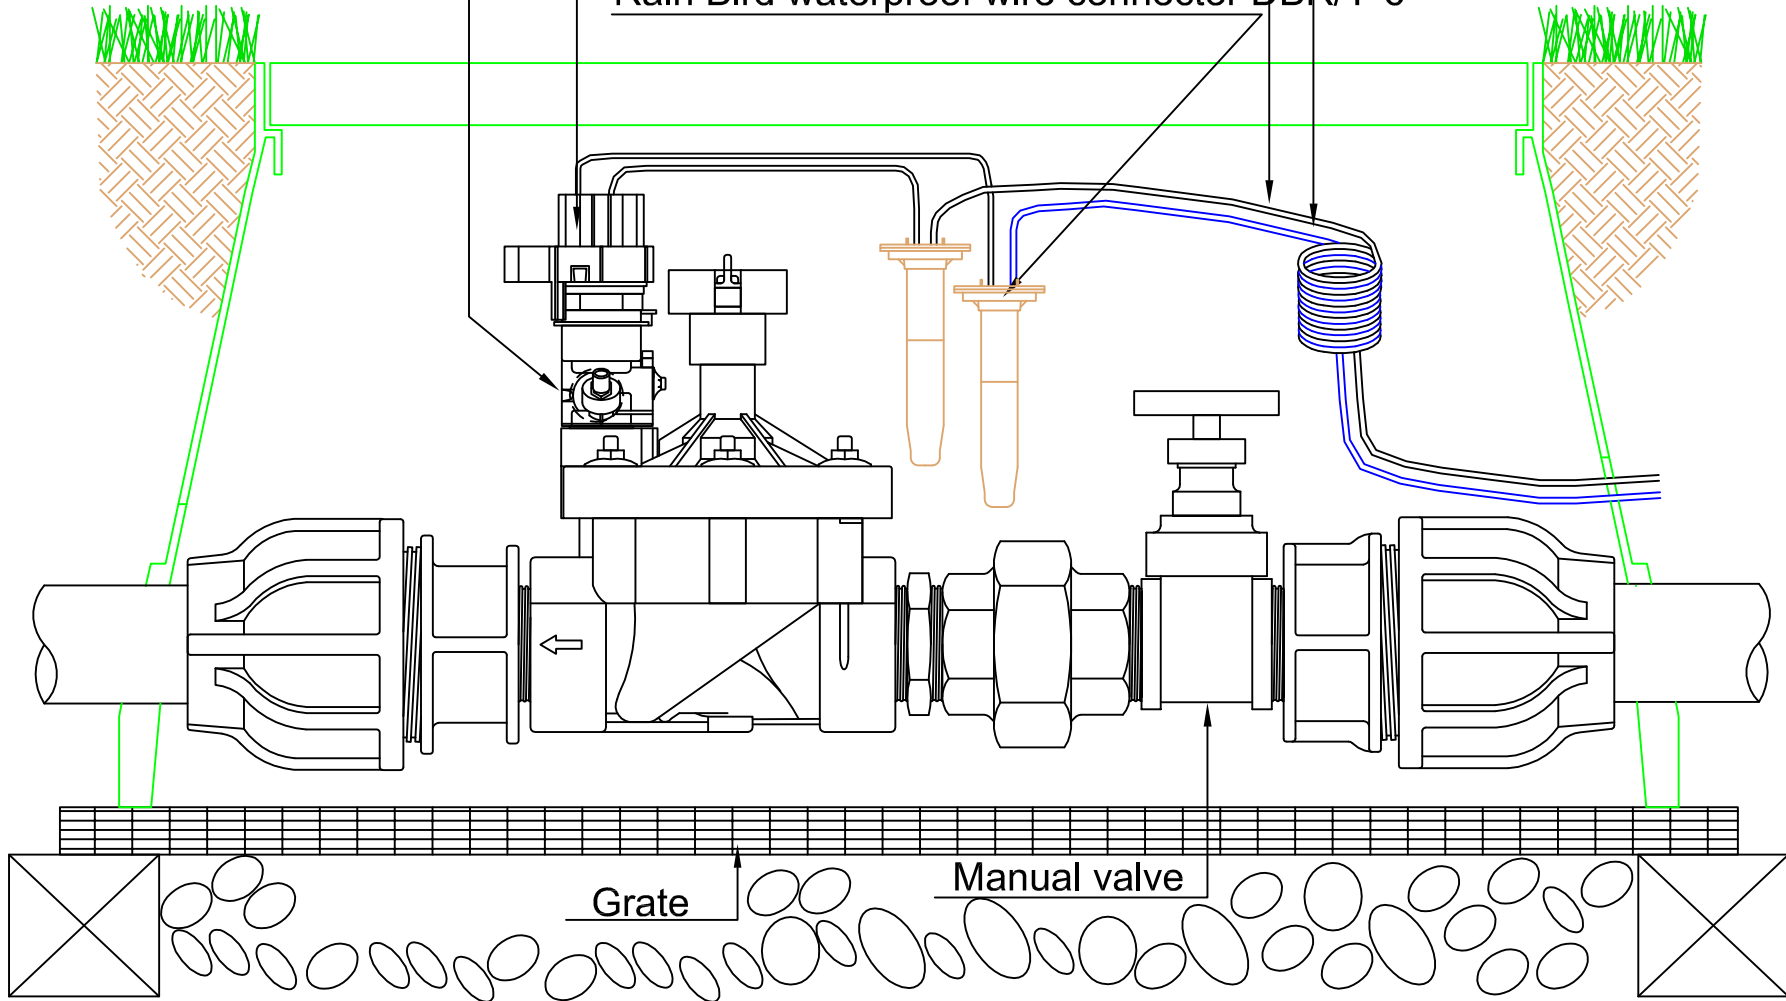

Rain Bird PRS-Dial Pressure regulator

Solenoid 24V AC

Hot wire

Common wire

Rain Bird waterproof wire connector DBR/Y-6

200 PEB / PRS-DIAL / CONT