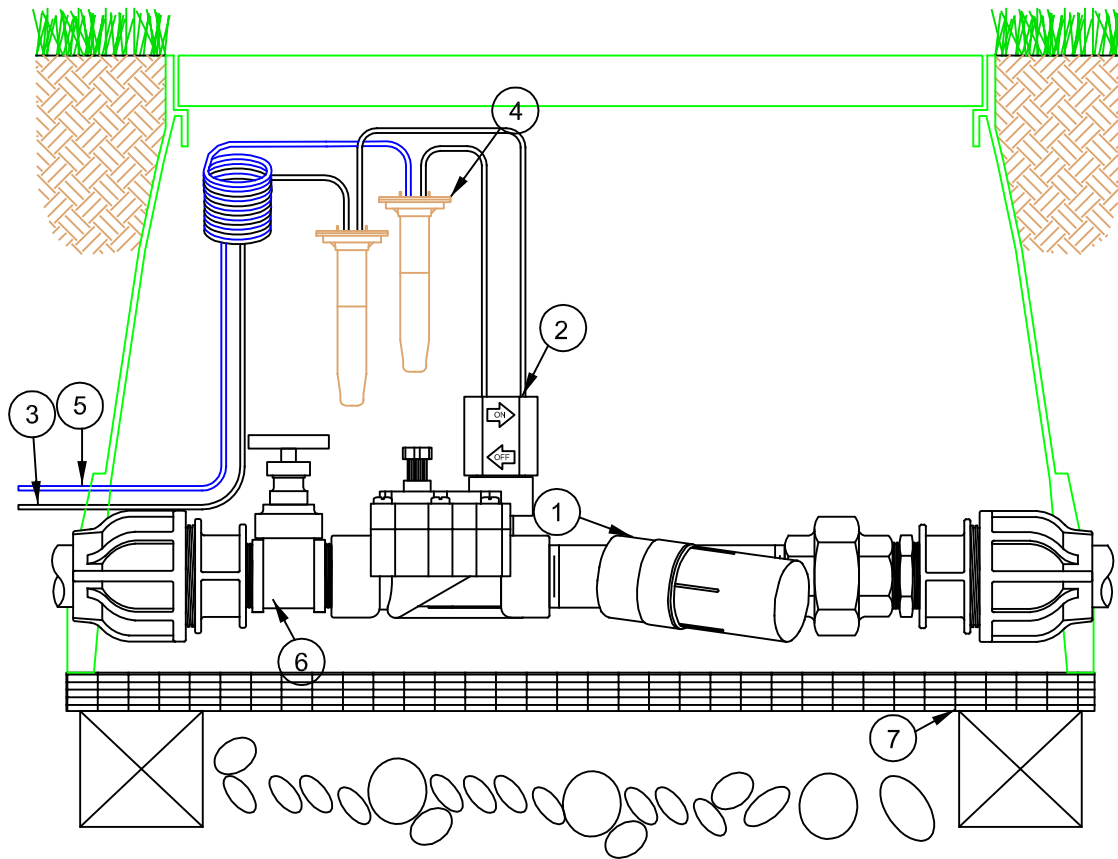

- ① Rain Bird pressure regulating filter PRF-075-RBY
- ② Solenoid 24V AC
- ③ Rain Bird waterproof wire connector DBR/Y-6
- ④ Common wire
- ⑤ Hot wire
- ⑥ Manual valve
- ⑦ Grate

START-UP KIT XCZ-075-PRF

- ① Rain Bird pressure regulating filter PRF-100-RBY
- ② Solenoid 24V AC
- ③ Hot wire
- ④ Rain Bird waterproof wire connector DBR/Y-6
- ⑤ Common wire
- ⑥ Manual valve
- ⑦ Grate

START-UP KIT XCZ-100-PRF